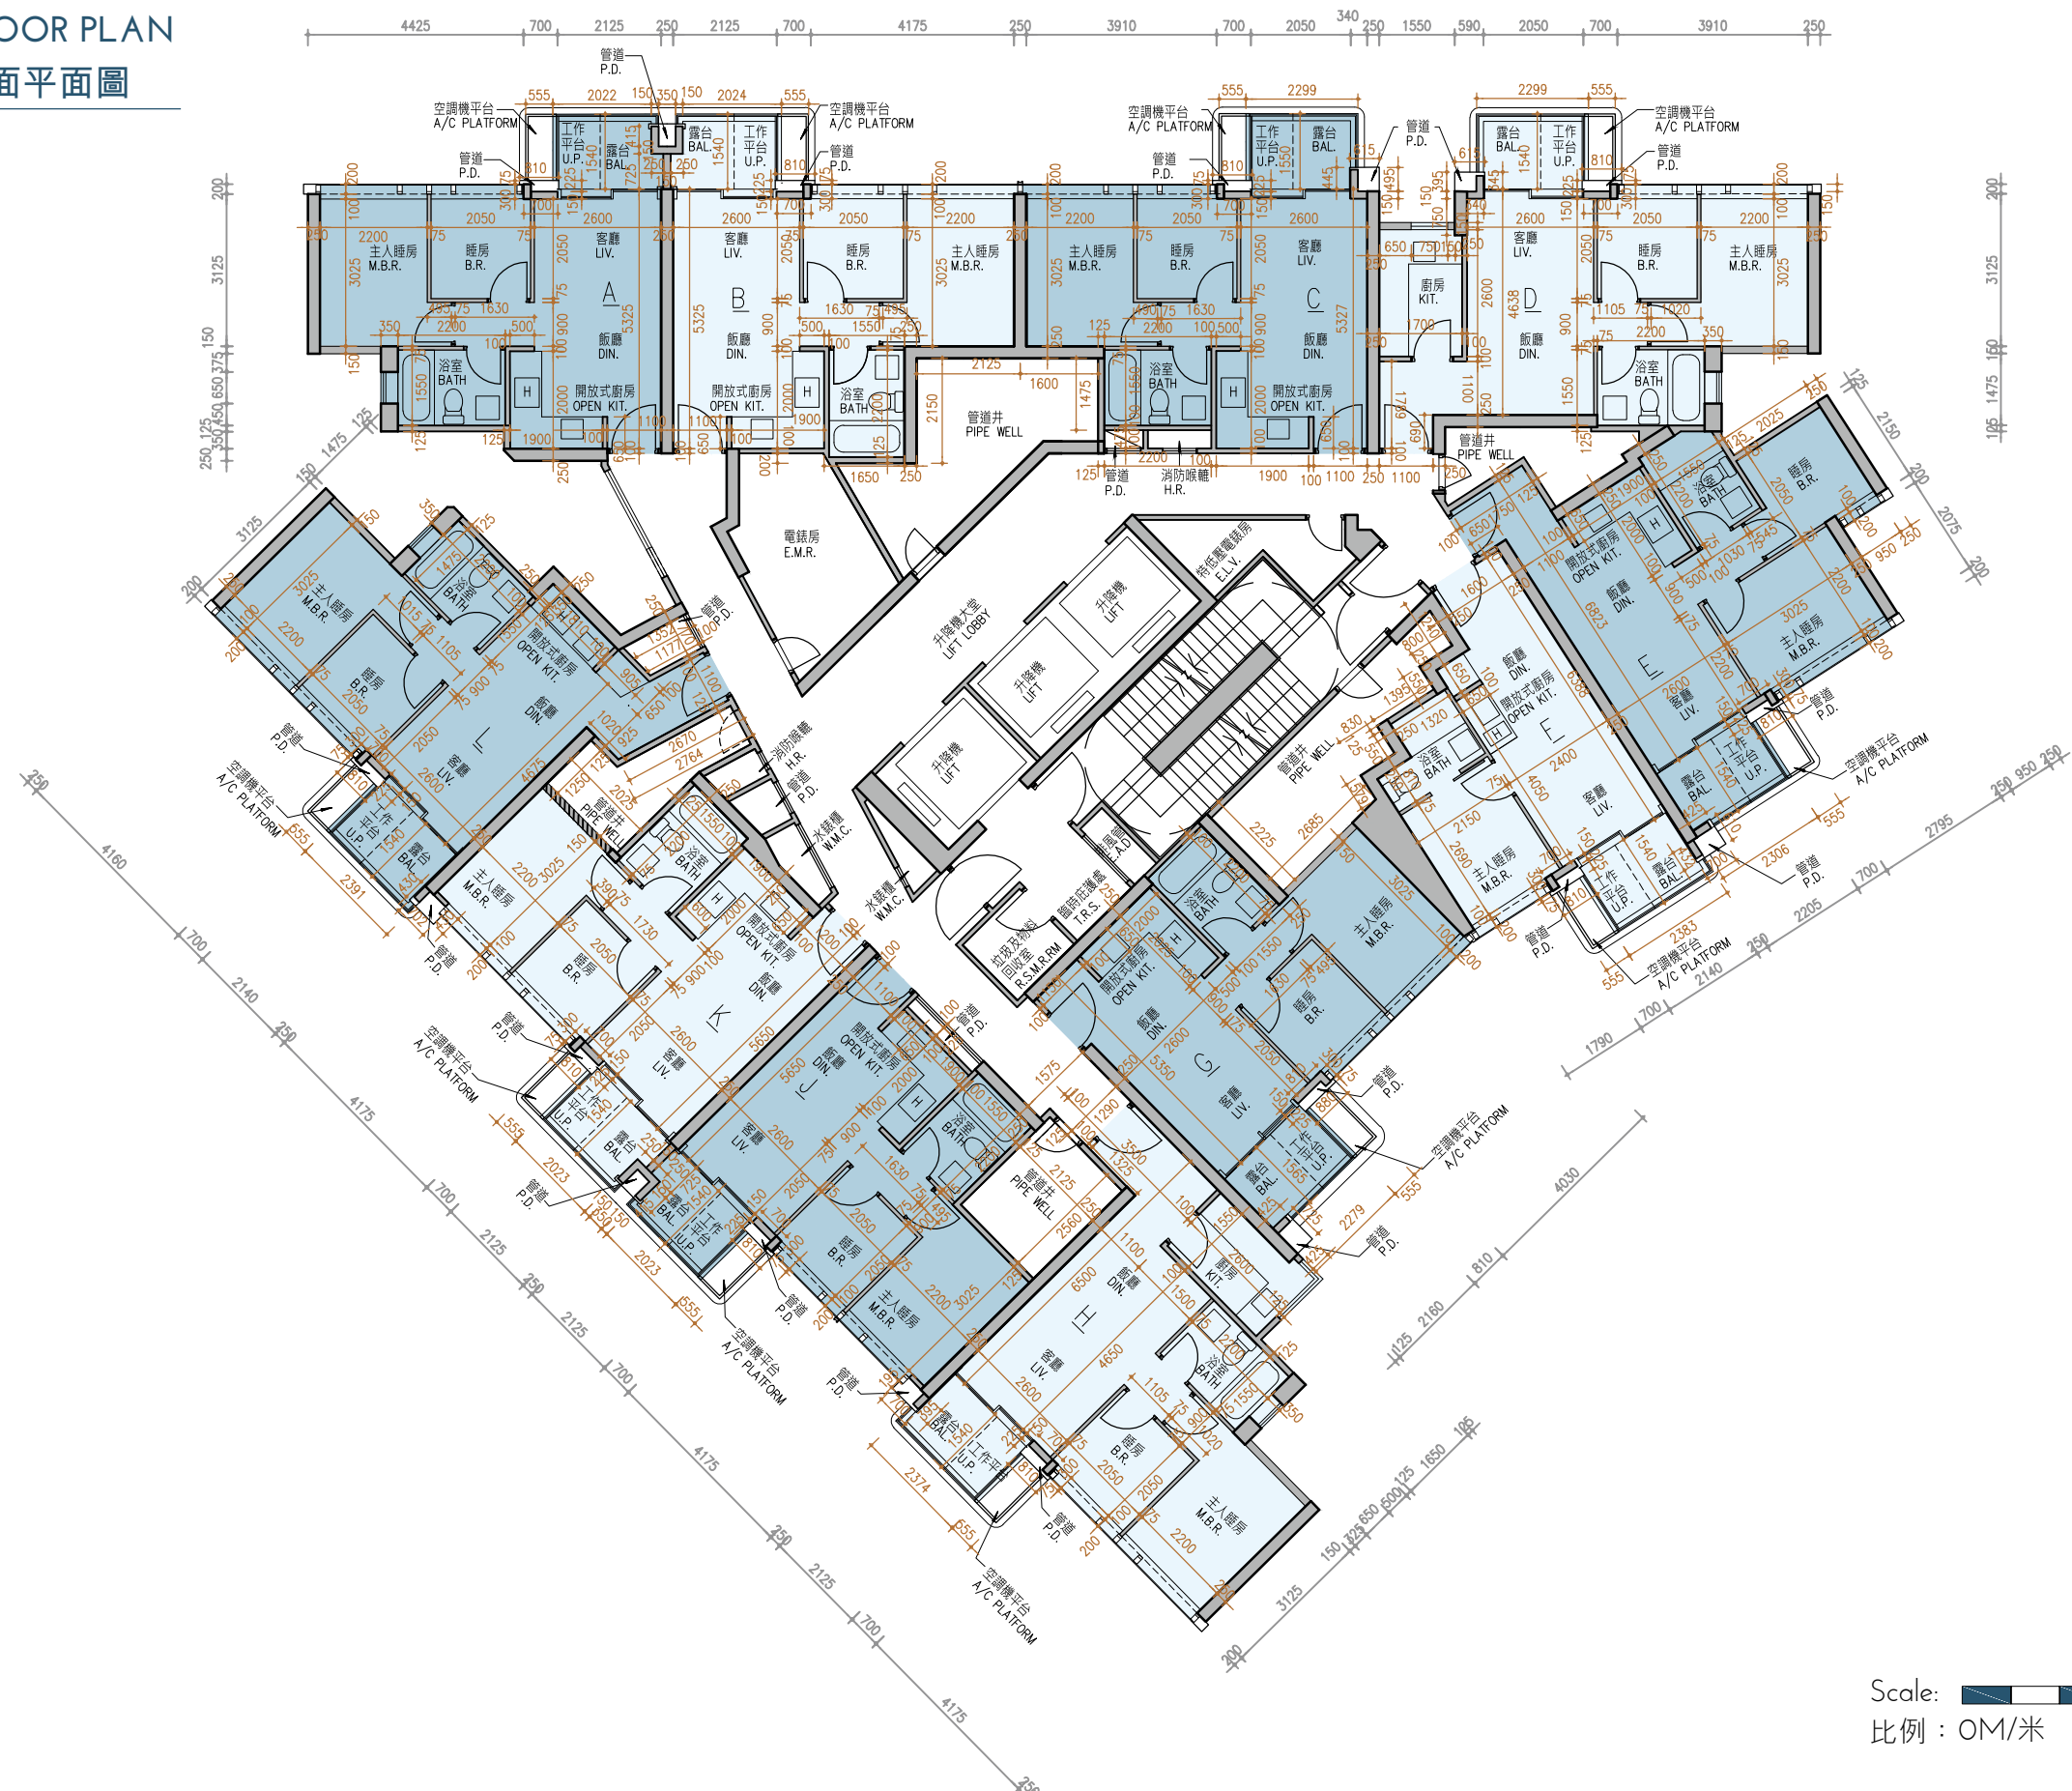

11 FLOOR PLANS OF RESIDENTIAL PROPERTIES IN THE PHASE

期數的住宅物業的樓面平面圖

TOWER 8 26/F FLOOR PLAN
第8座 26樓 樓面平面圖

11 FLOOR PLANS OF RESIDENTIAL PROPERTIES IN THE PHASE

期數的住宅物業的樓面平面圖

TOWER 8 ROOF FLOOR PLAN
第8座 天台樓面平面圖

Scale: 比例：0M/米 5M/米