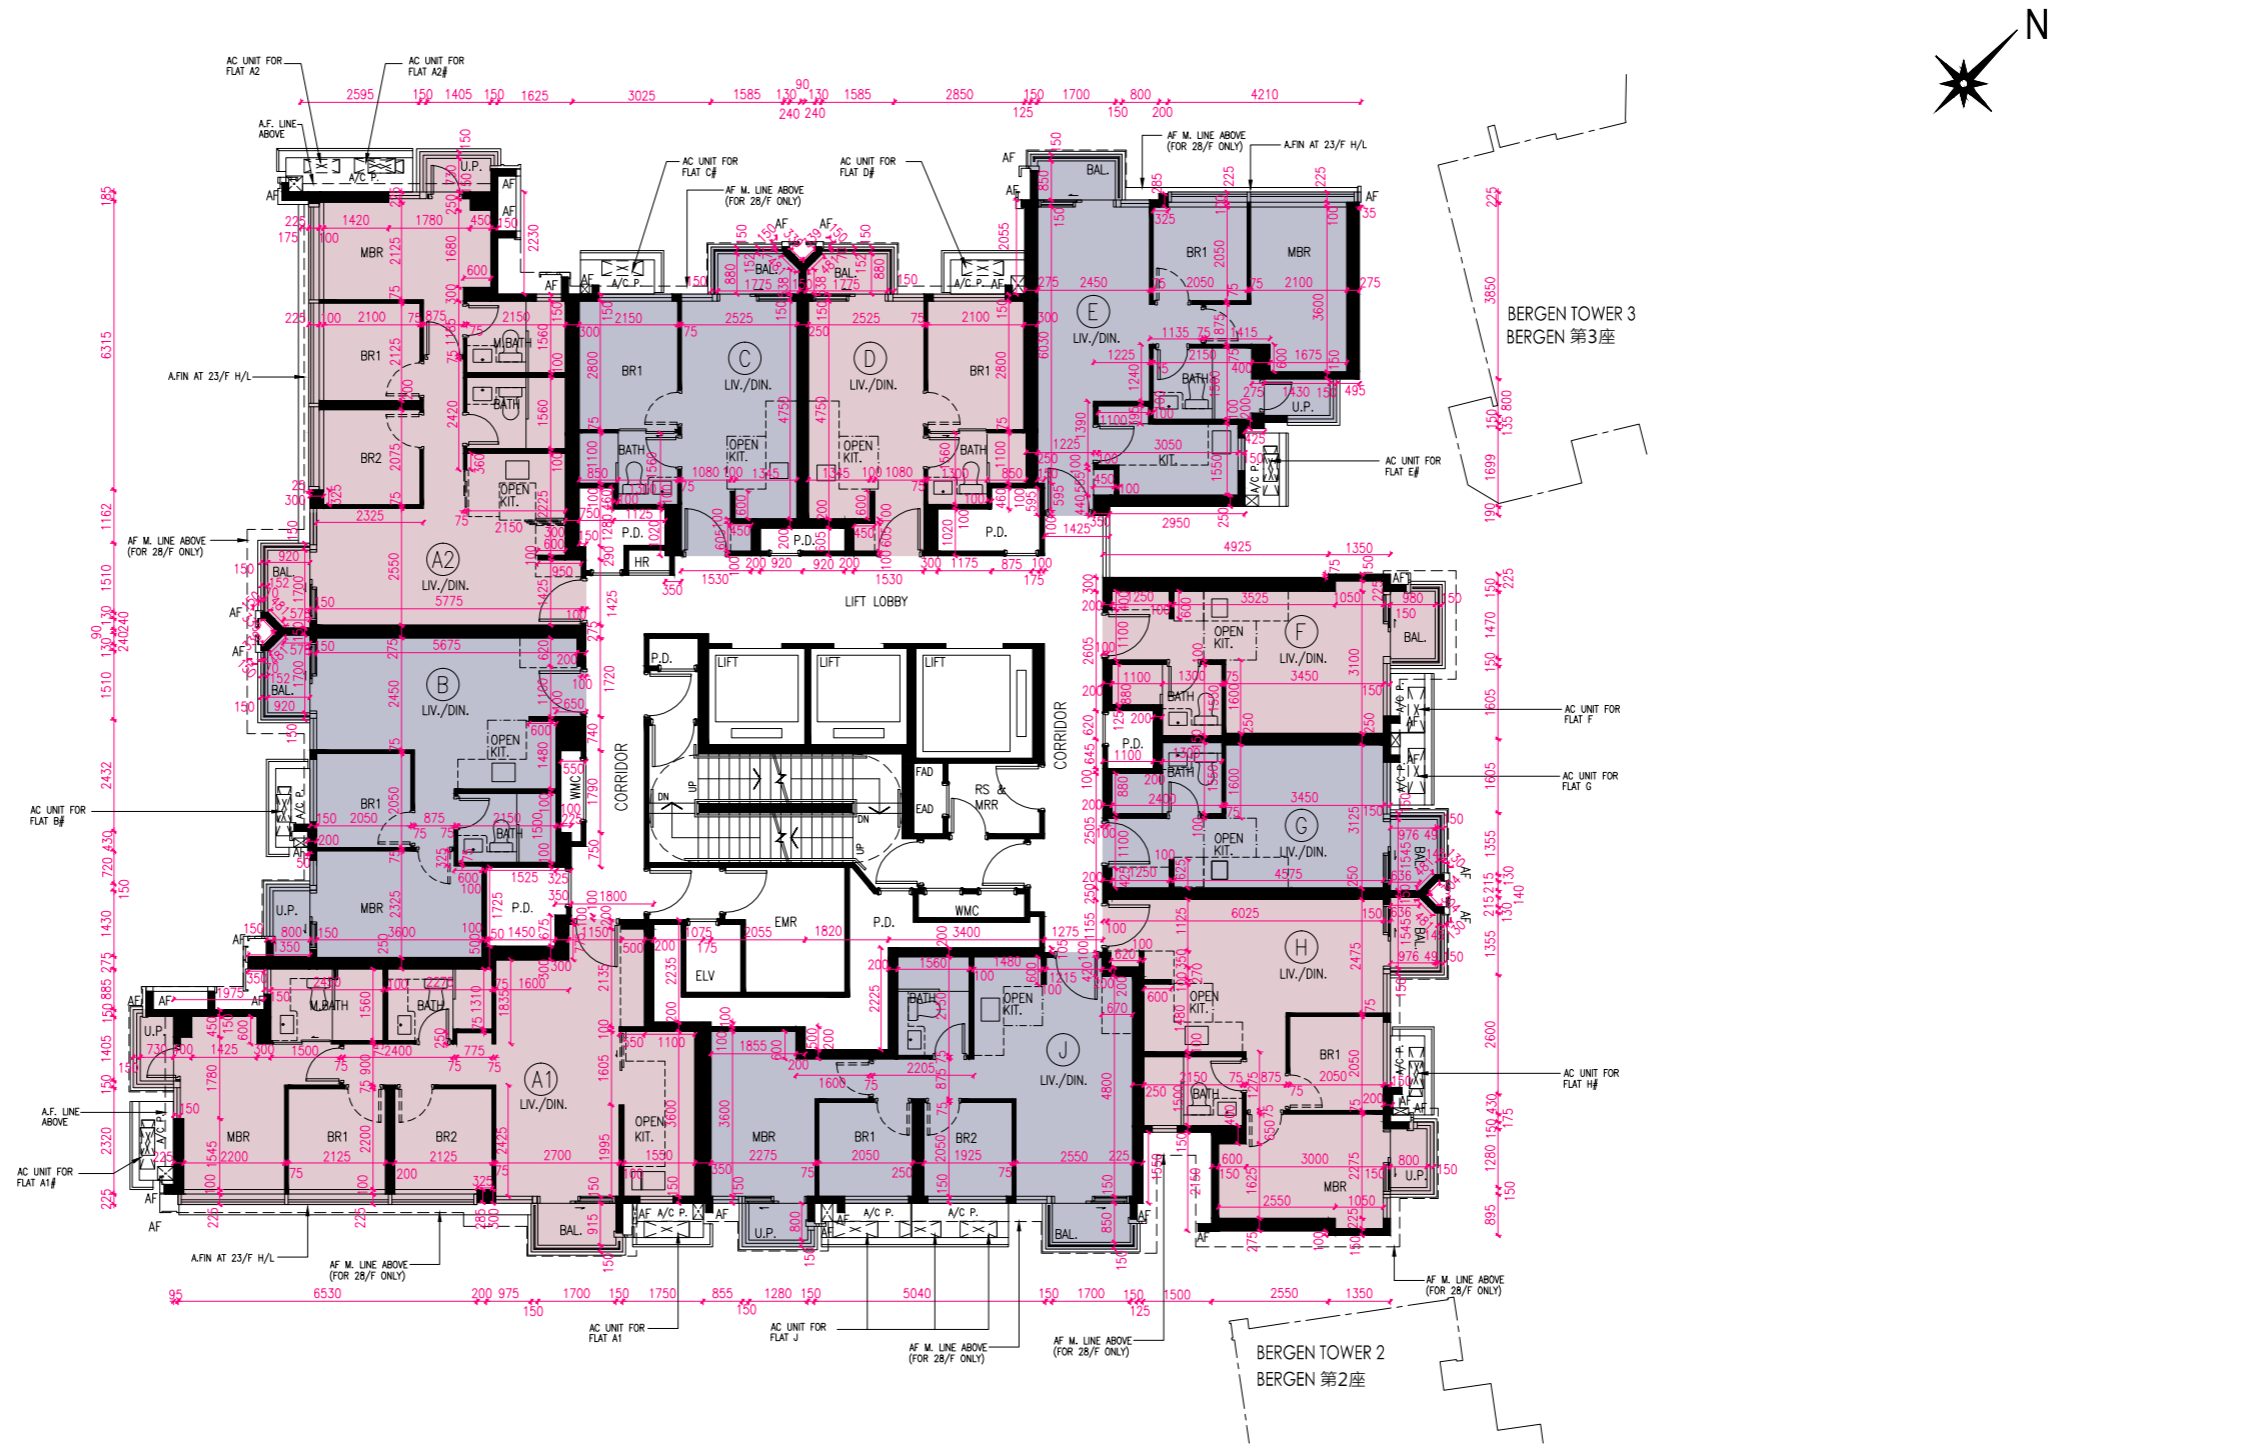

# FLOOR PLANS OF RESIDENTIAL PROPERTIES IN THE PHASE 期數的住宅物業的樓面平面圖

BERGEN TOWER 1 23/F & 25/F-28/F | BERGEN 第1座 23樓及25樓至28樓

# TWO AIR-CONDITIONERS OUTDOOR UNITS WILL BE INSTALLED WITH A DOUBLE DECK SYSTEM  
 # 兩部冷氣機室外機將會以雙層系統型式安裝

Scale 比例 Metres 米 0 2 4 6 8