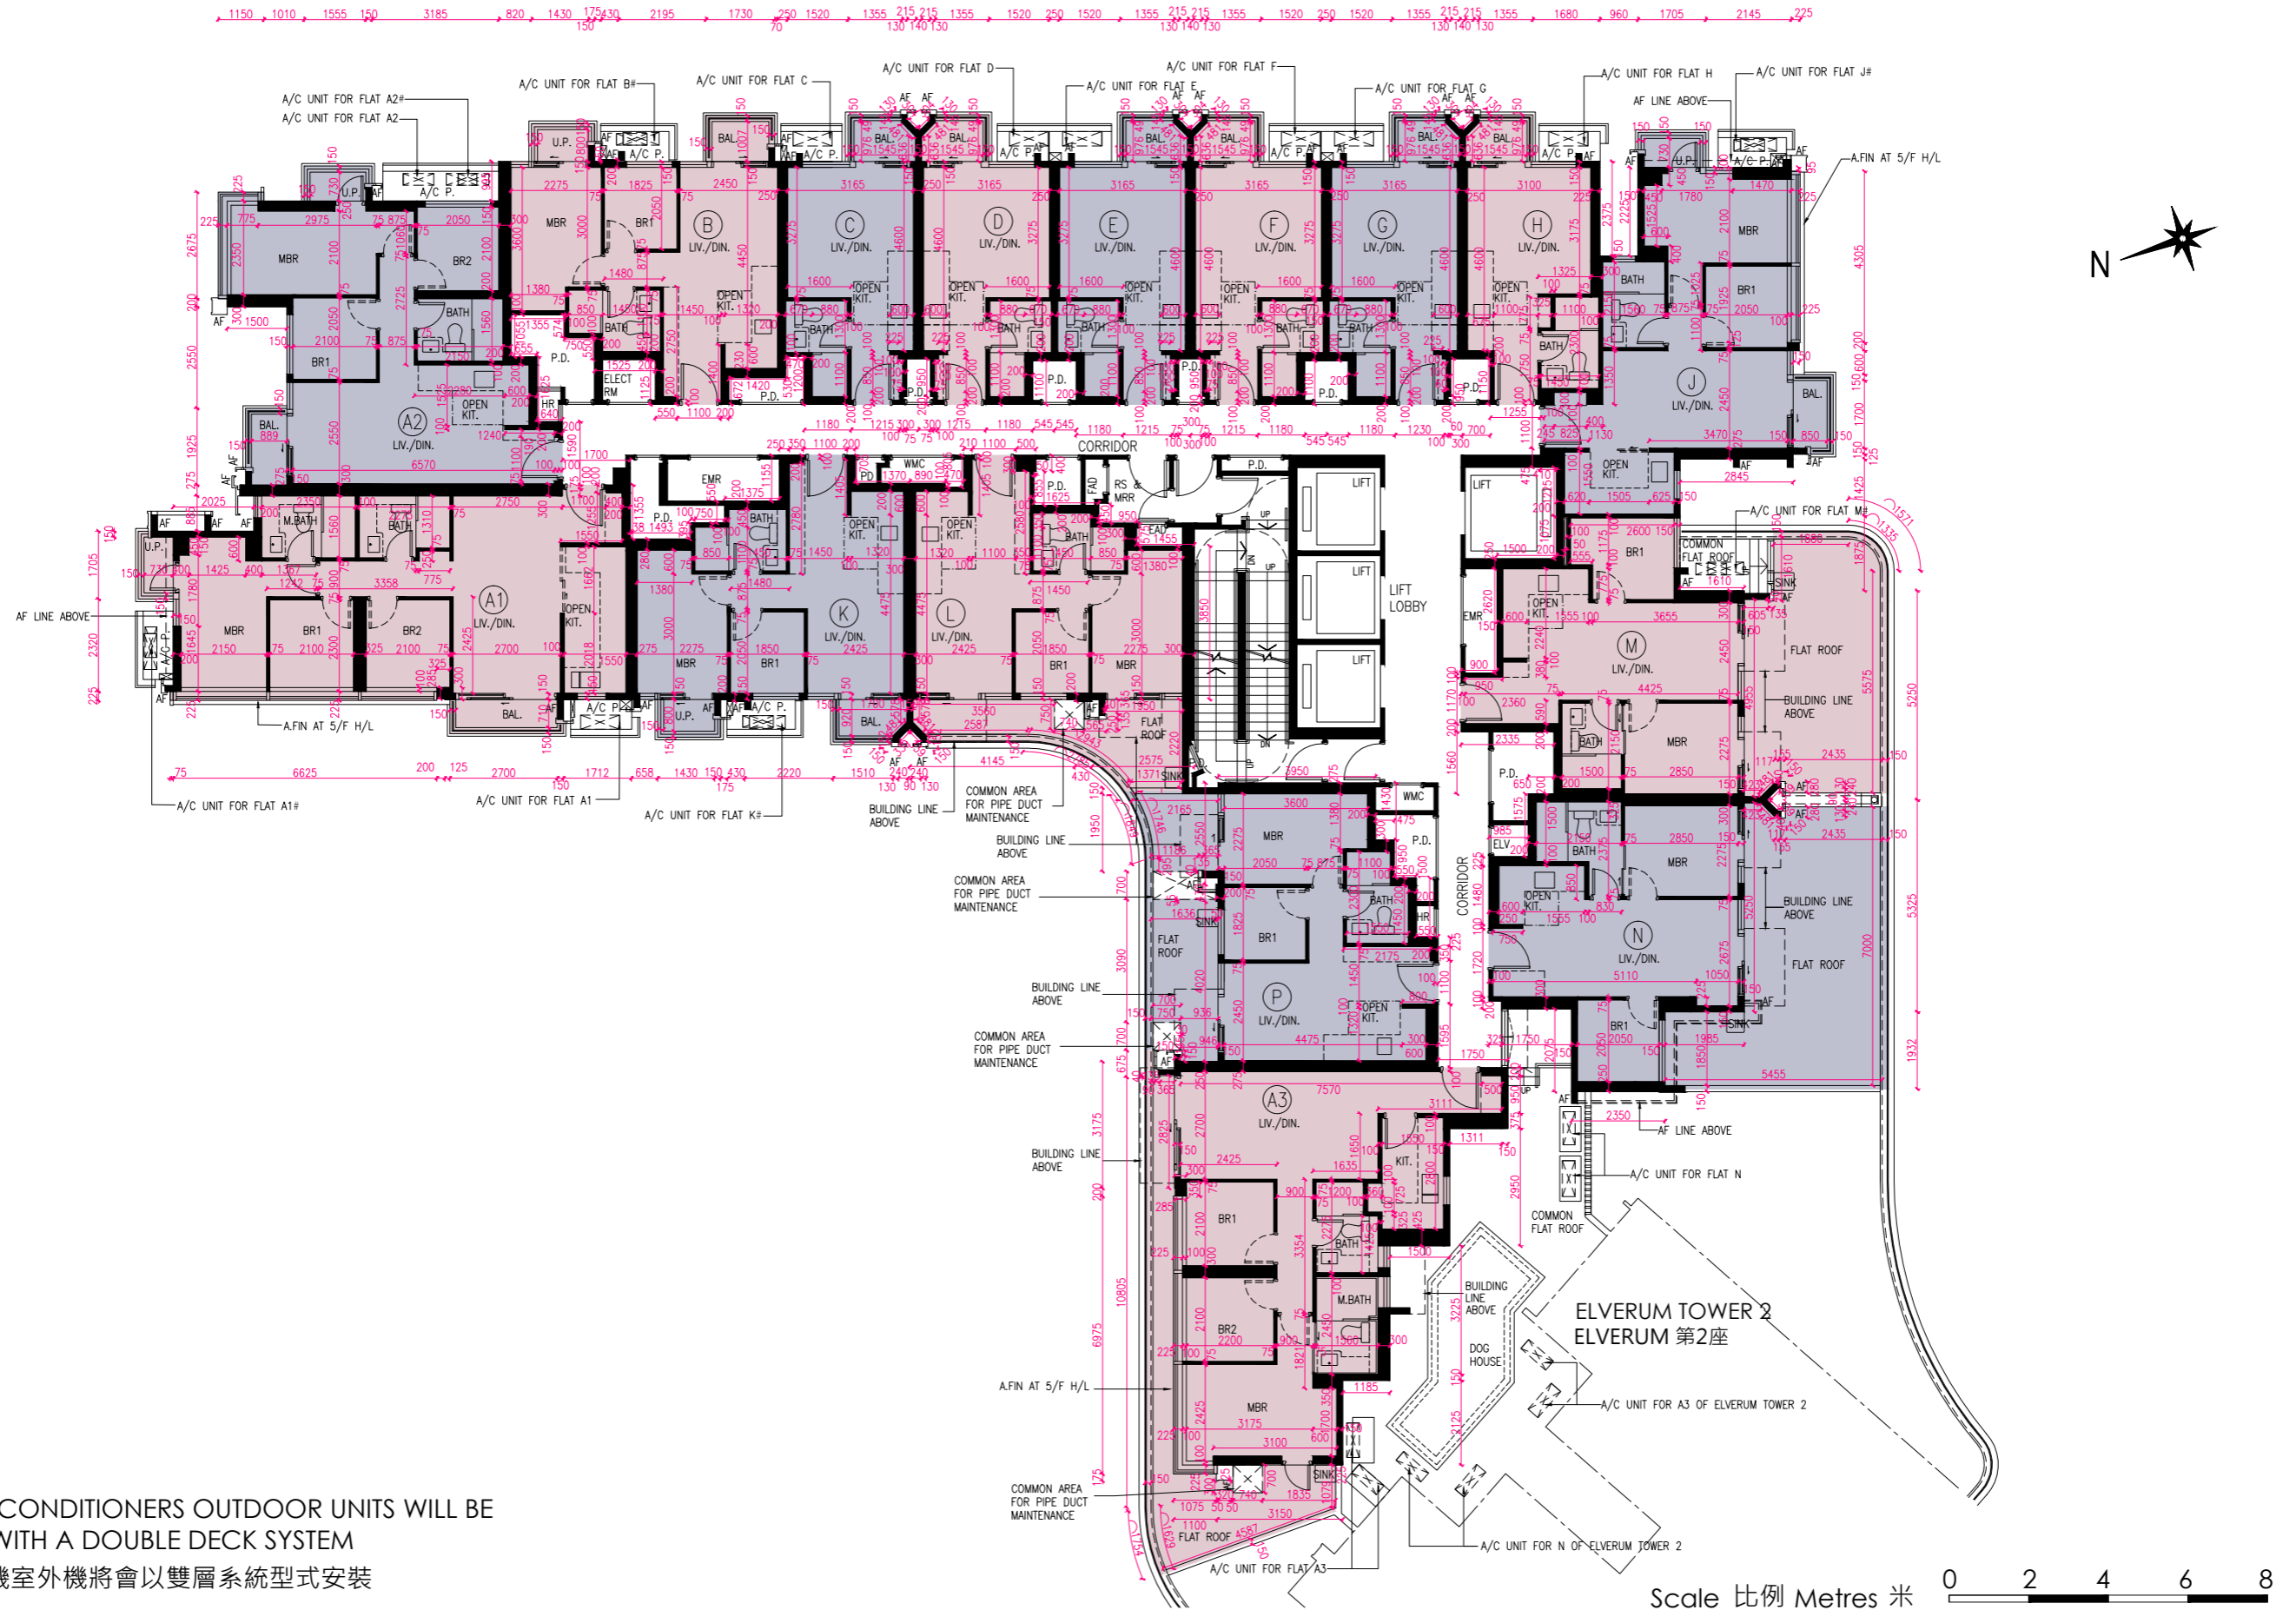

FLOOR PLANS OF RESIDENTIAL PROPERTIES IN THE PHASE 期數的住宅物業的樓面平面圖

ELVERUM TOWER 1 5/F | ELVERUM 第1座5樓

TWO AIR-CONDITIONERS OUTDOOR UNITS WILL BE INSTALLED WITH A DOUBLE DECK SYSTEM
 # 兩部冷氣機室外機將會以雙層系統型式安裝