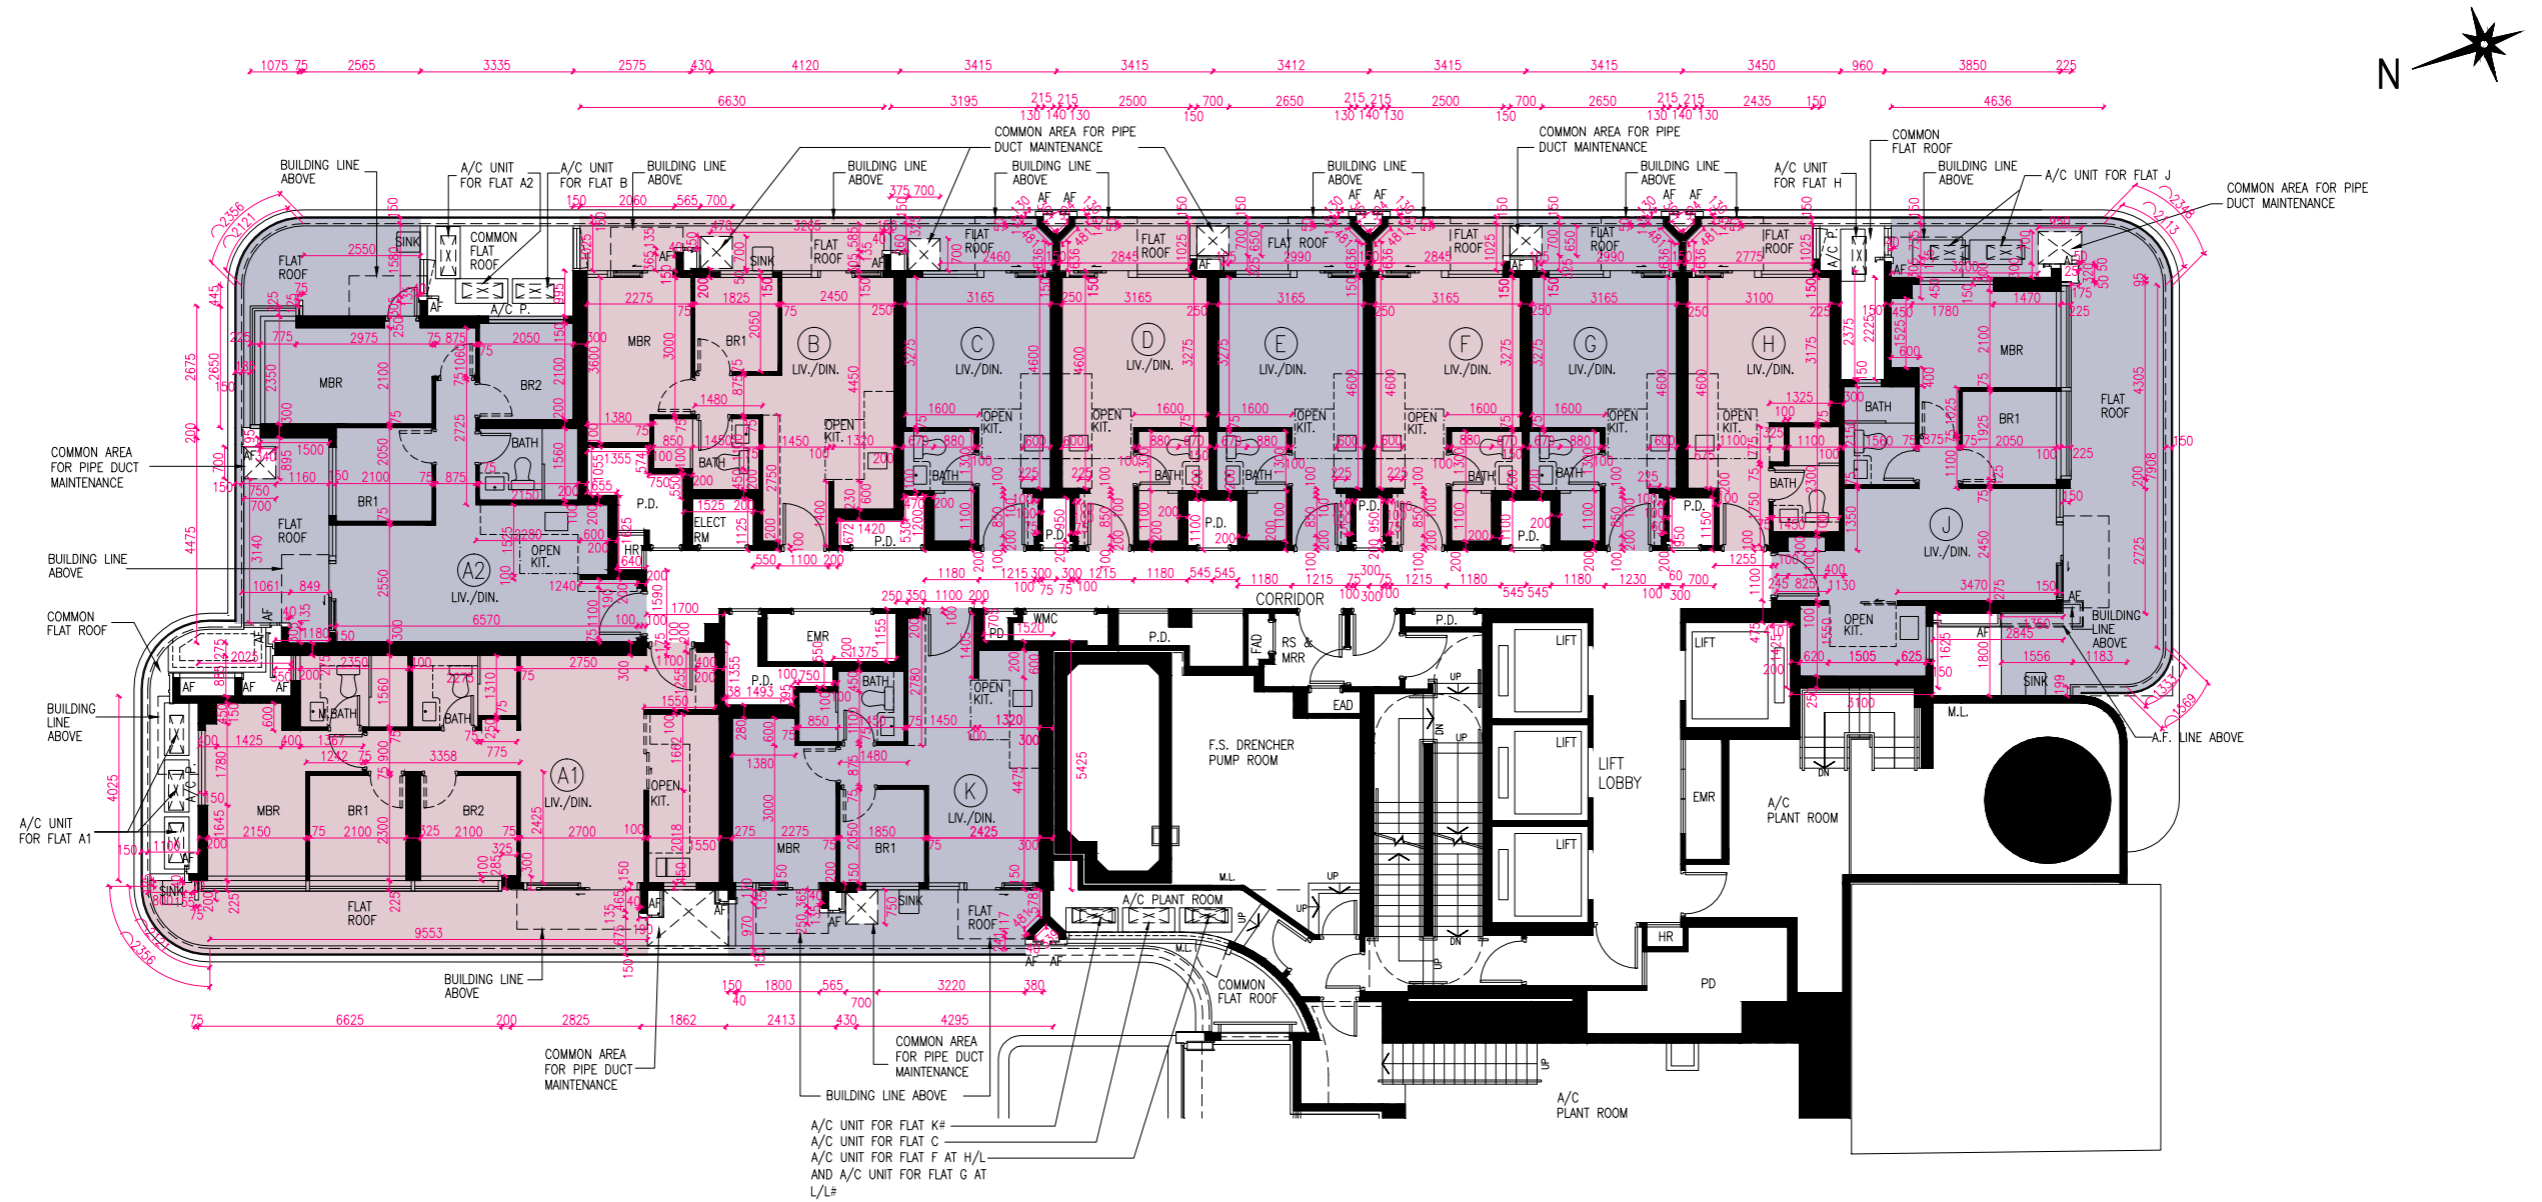

FLOOR PLANS OF RESIDENTIAL PROPERTIES IN THE PHASE 期數的住宅物業的樓面平面圖

ELVERUM TOWER 1 GARDEN FLOOR (2/F) | ELVERUM 第1座 花園層 (2樓)

TWO AIR-CONDITIONERS OUTDOOR UNITS WILL BE INSTALLED WITH A DOUBLE DECK SYSTEM

兩部冷氣機室外機將會以雙層系統型式安裝

Scale 比例 Metres 米 0 2 4 6 8